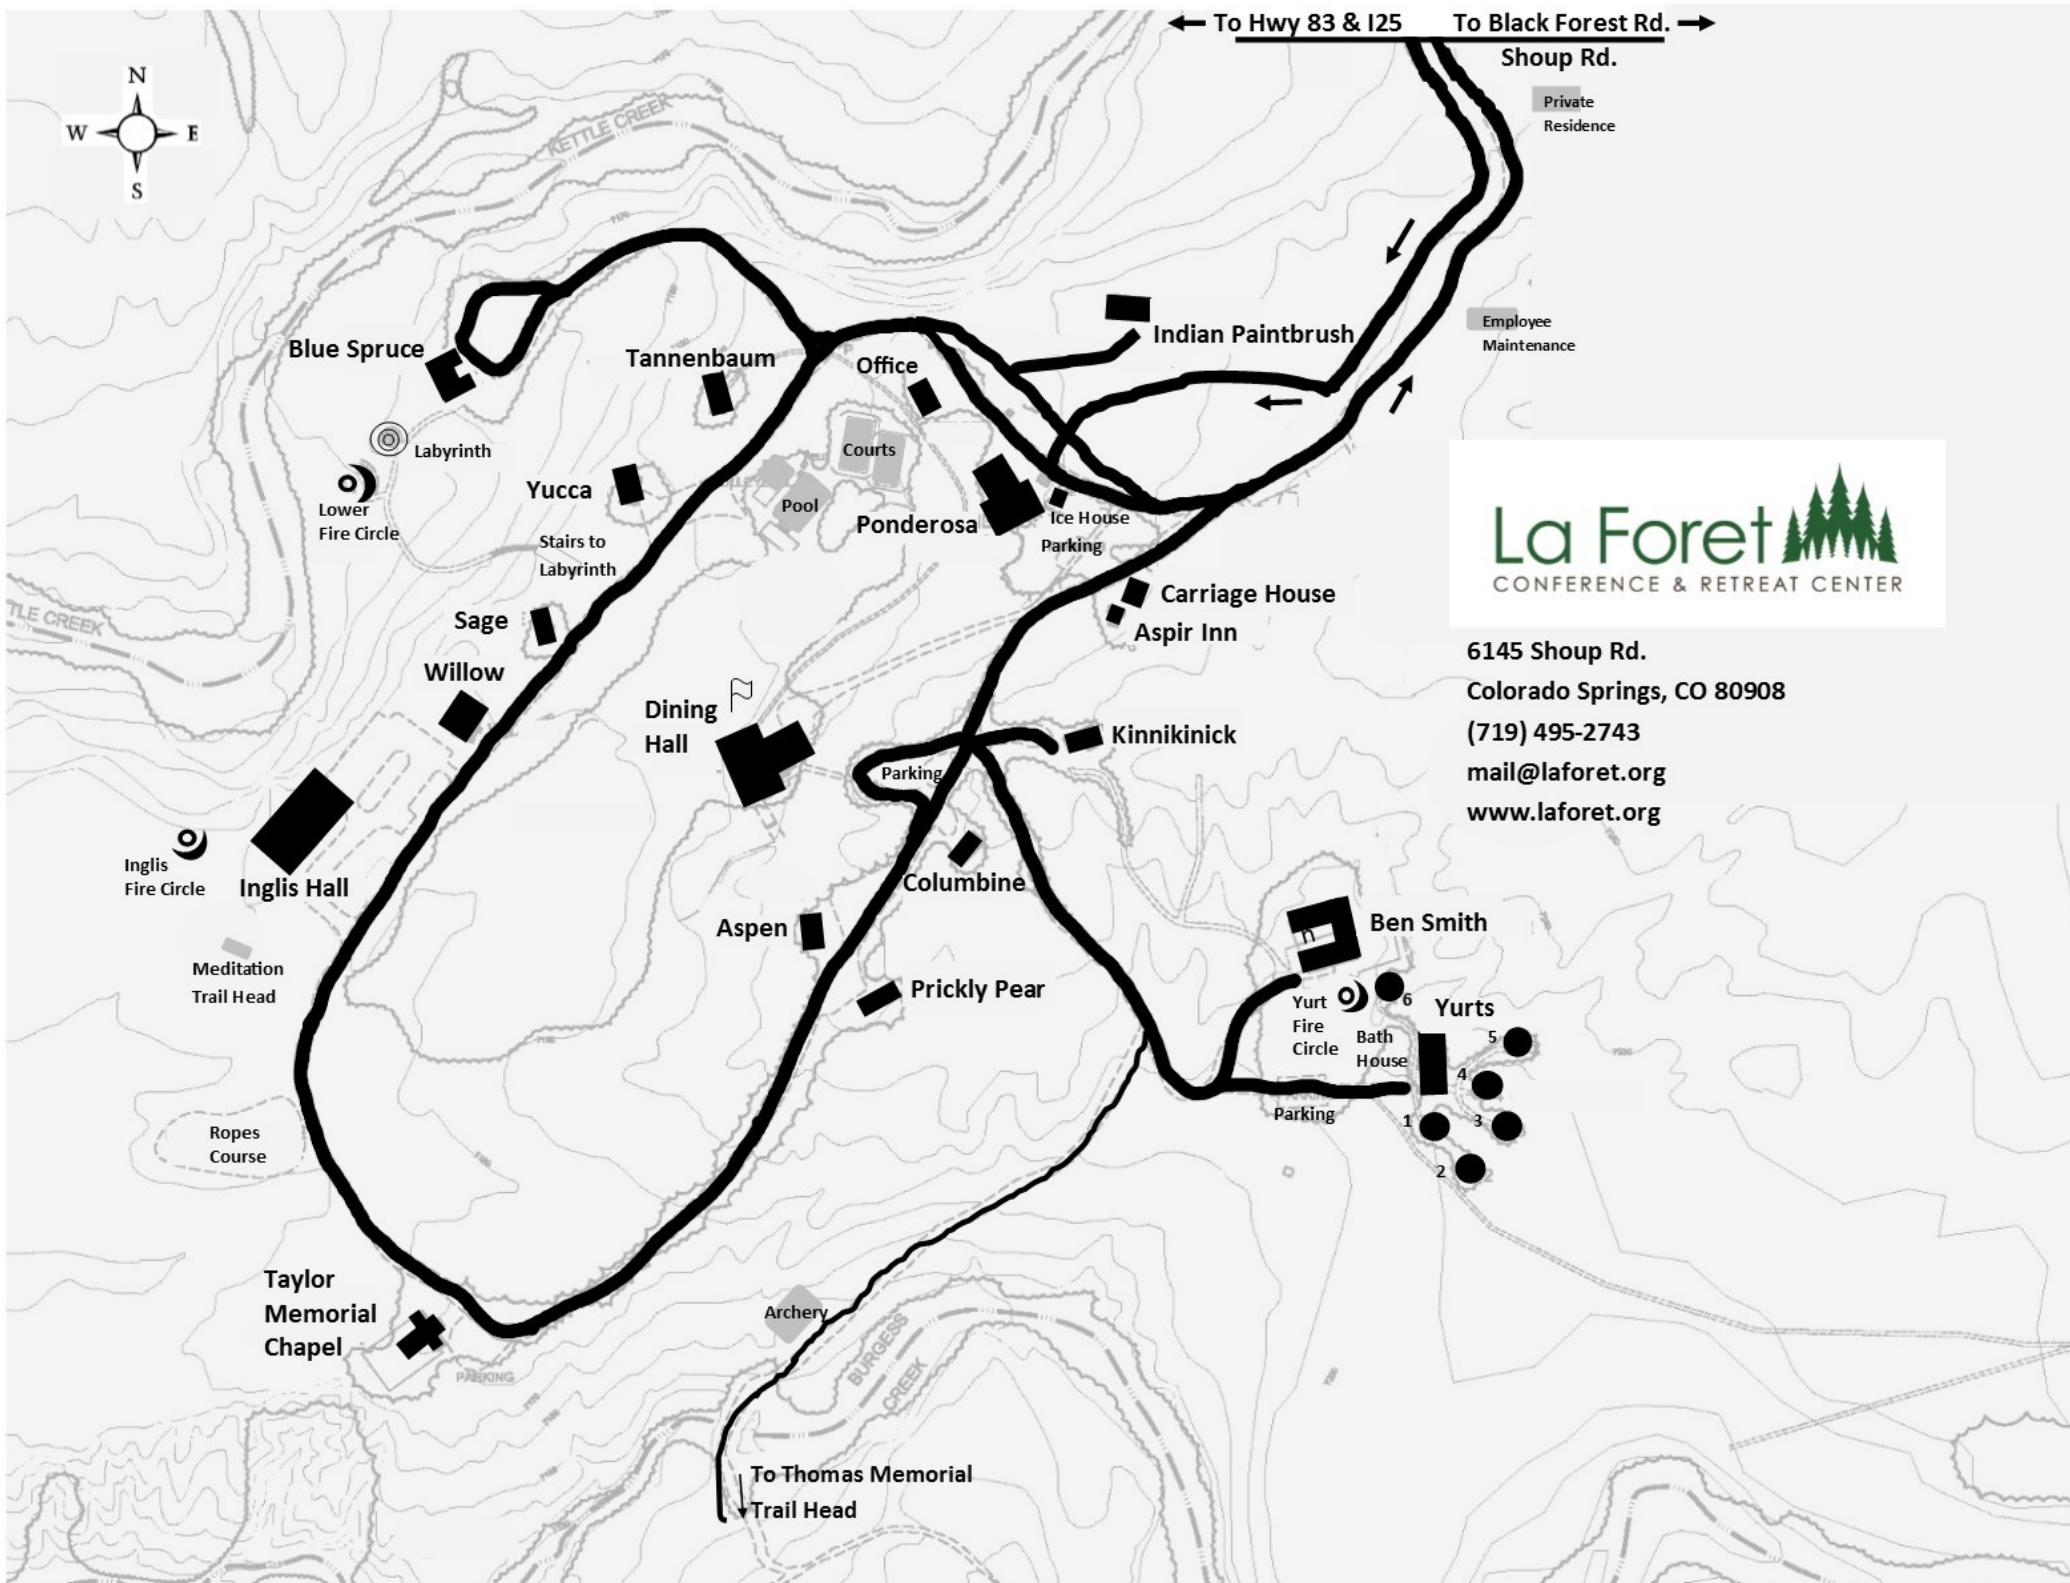

Inglis Fire Circle

Blue Spruce

Tannenbaum

Office

Indian Paintbrush

Labyrinth

Yucca

Ponderosa

Ice House
Parking

Carriage House

Aspir Inn

Lower Fire Circle

Stairs to
Labyrinth

Sage

Willow

Dining
Hall

Parking

Kinnikinick

Columbine

Aspen

Prickly Pear

Ben Smith

Yurt
Fire Circle

Bath House

6

5

4

3

2

1

Yurts

Meditation
Trail Head

Ropes
Course

Taylor
Memorial
Chapel

PARKING

Archery

To Thomas Memorial
Trail Head

BURGESS
CREEK

KETTLE CREEK

TILE CREEK