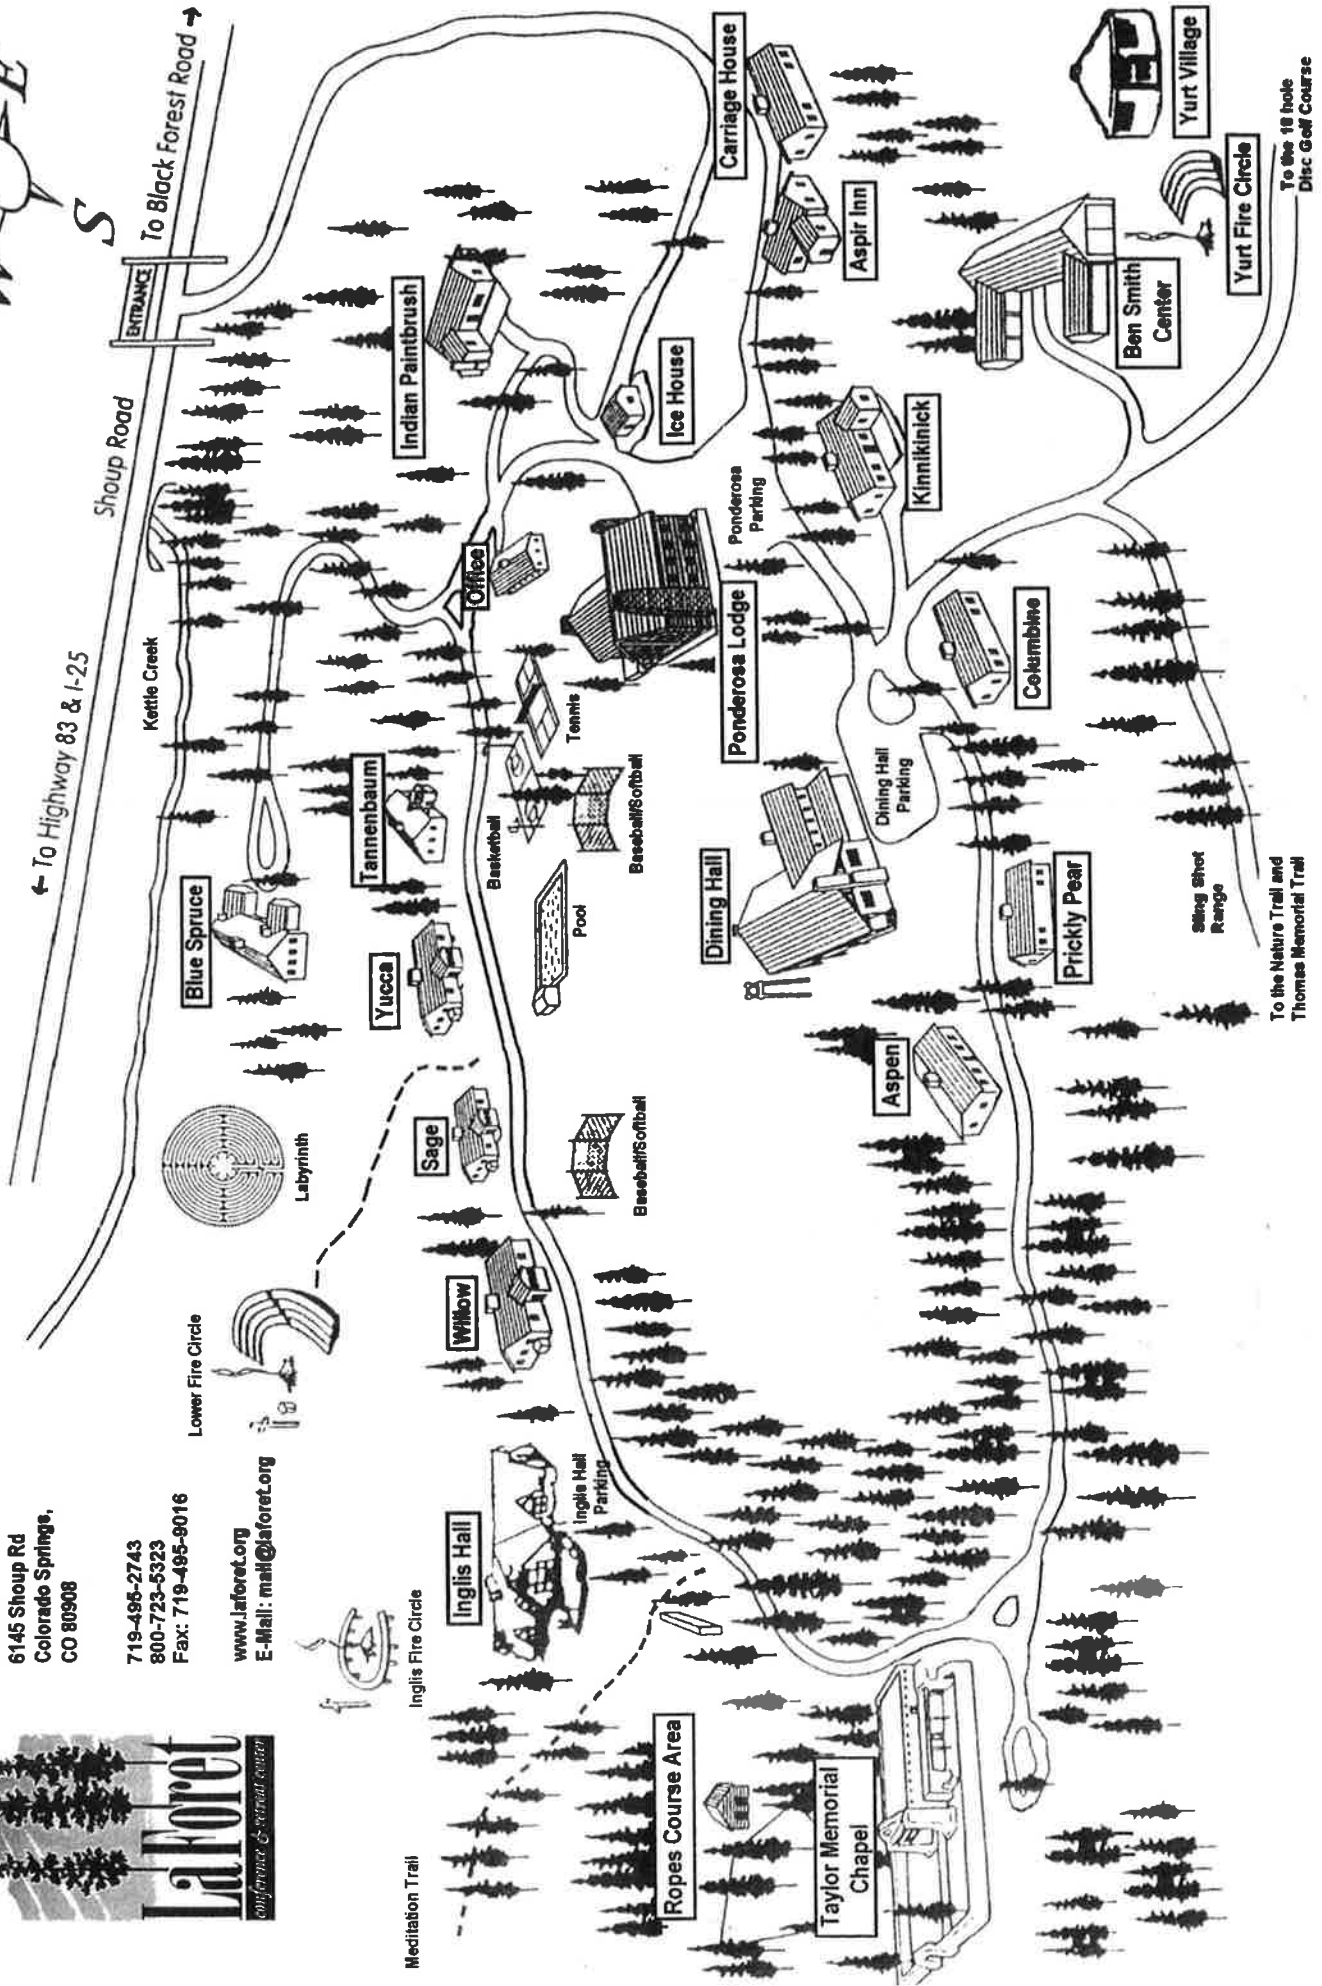

6145 Shoup Rd
Colorado Springs,
CO 80908

719-495-2743
800-723-5323
Fax: 719-495-9016

www.lafaret.org
E-Mail: mail@lafaret.org