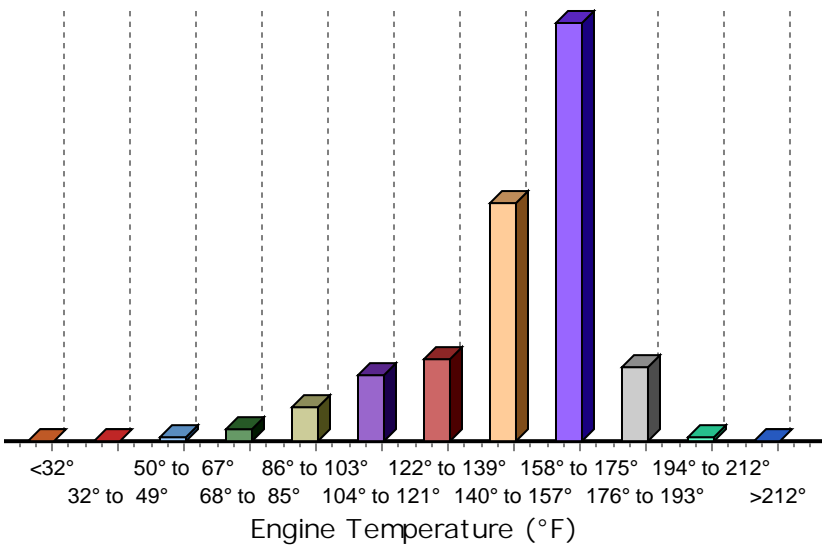

Current Engine Faults

Code	Description
No active faults found...	

Occurred Engine Faults

Code	Times	First	Last	Description	Legend: First = Hrs:Mins, Last = Hrs:Mins
25	4	4:59	97:50	EMM Temperature ABOVE Range	
43	3	6:09	97:51	Engine Temperature ABOVE Range (Port or Single)	
31	1	6:10	6:10	Engine Temperature OVER Range	
21	1	173:19	173:19	Winterization Activated	
63	1	208:38	208:38	Fuel Injector Circuit #3 SHORTED	

Historical Engine Faults

Code	Times	Last	Description	Legend: Last = Hrs
25	4	97	EMM Temperature ABOVE Range	
43	3	97	Engine Temperature ABOVE Range (Port or Single)	
31	1	6	Engine Temperature OVER Range	
21	1	173	Winterization Activated	
63	1	208	Fuel Injector Circuit #3 SHORTED	

Engine Speed Profile

Eng Max Speed = 5591

RPM Range =	Value	%
0- 500 =	752	0.1
501-1000 =	193498	27.1
1001-1500 =	88224	12.4
1501-2000 =	142742	20.0
2001-2500 =	71215	10.0
2501-3000 =	94496	13.2
3001-3500 =	78468	11.0
3501-4000 =	28411	4.0
4001-4500 =	11357	1.6
4501-5000 =	4169	0.6
5001-5500 =	33	0.0
5501-6000 =	10	0.0
6001-6500 =	1	0.0
6501-7000 =	0	0.0
7001-7500 =	0	0.0
Time (secs) =	713376	