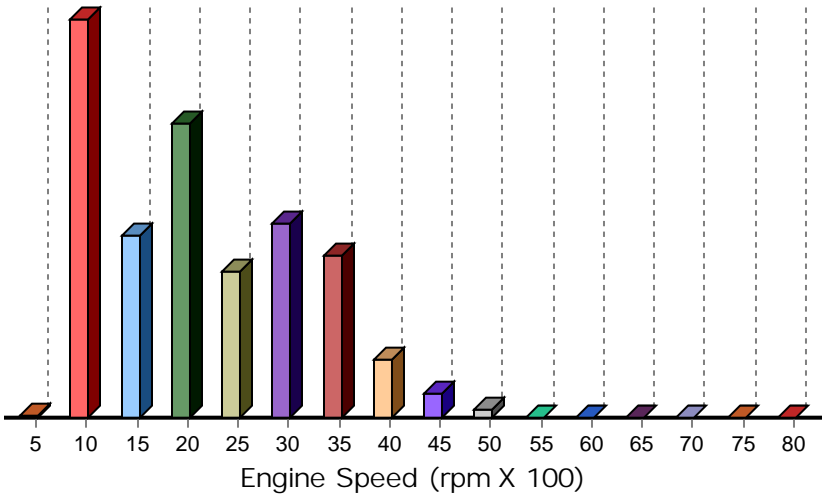

Current Engine Faults

Code	Description
No active faults found...	

Occurred Engine Faults

Code	Times	First	Last	Description	Legend: First = Hrs:Mins, Last = Hrs:Mins
25	4	4:59	97:50	EMM Temperature ABOVE Range	
43	3	6:09	97:51	Engine Temperature ABOVE Range (Port or Single)	
31	1	6:10	6:10	Engine Temperature OVER Range	
21	1	173:19	173:19	Winterization Activated	
63	1	208:38	208:38	Fuel Injector Circuit #3 SHORTED	

Historical Engine Faults

Code	Times	Last	Description	Legend: Last = Hrs
25	4	97	EMM Temperature ABOVE Range	
43	3	97	Engine Temperature ABOVE Range (Port or Single)	
31	1	6	Engine Temperature OVER Range	
21	1	173	Winterization Activated	
63	1	208	Fuel Injector Circuit #3 SHORTED	

Engine Speed Profile

Eng Max Speed = 5591

RPM Range =	Value	%
0- 500 =	752	0.1
501-1000 =	193498	27.1
1001-1500 =	88224	12.4
1501-2000 =	142742	20.0
2001-2500 =	71215	10.0
2501-3000 =	94496	13.2
3001-3500 =	78468	11.0
3501-4000 =	28411	4.0
4001-4500 =	11357	1.6
4501-5000 =	4169	0.6
5001-5500 =	33	0.0
5501-6000 =	10	0.0
6001-6500 =	1	0.0
6501-7000 =	0	0.0
7001-7500 =	0	0.0
Time (secs) =	713376	