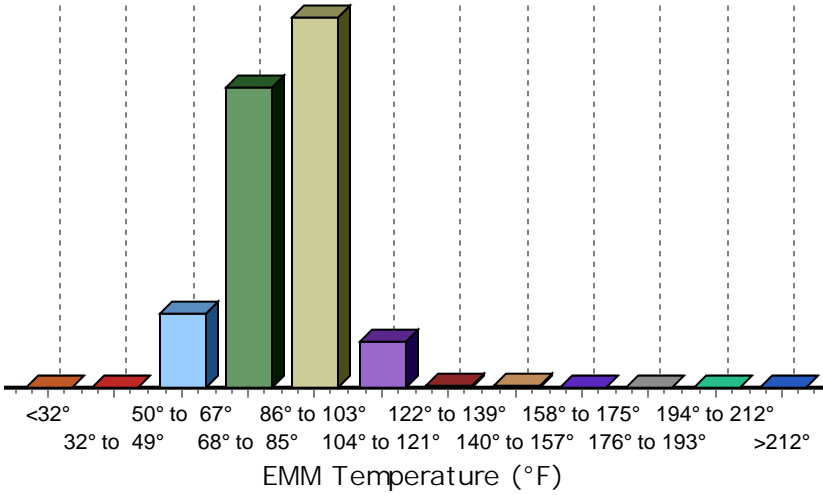

Engine Speed Profile

Eng Max Speed = 5591

RPM Range =	Value	%
0- 500 =	752	0.1
501-1000 =	193498	27.1
1001-1500 =	88224	12.4
1501-2000 =	142742	20.0
2001-2500 =	71215	10.0
2501-3000 =	94496	13.2
3001-3500 =	78468	11.0
3501-4000 =	28411	4.0
4001-4500 =	11357	1.6
4501-5000 =	4169	0.6
5001-5500 =	33	0.0
5501-6000 =	10	0.0
6001-6500 =	1	0.0
6501-7000 =	0	0.0
7001-7500 =	0	0.0
Time (secs) =	713376	

EMM Temperature Profile

EMM Max Temp = 210.4 °F

Temp Range °F	Value	%
<32°	50	0.0
32° to 49°	546	0.1
50° to 67°	67244	9.3
68° to 85°	274675	37.8
86° to 103°	338470	46.6
104° to 121°	41168	5.7
122° to 139°	1352	0.2
140° to 157°	1476	0.2
158° to 175°	405	0.1
176° to 193°	225	0.0
194° to 212°	205	0.0
>212°	0	0.0