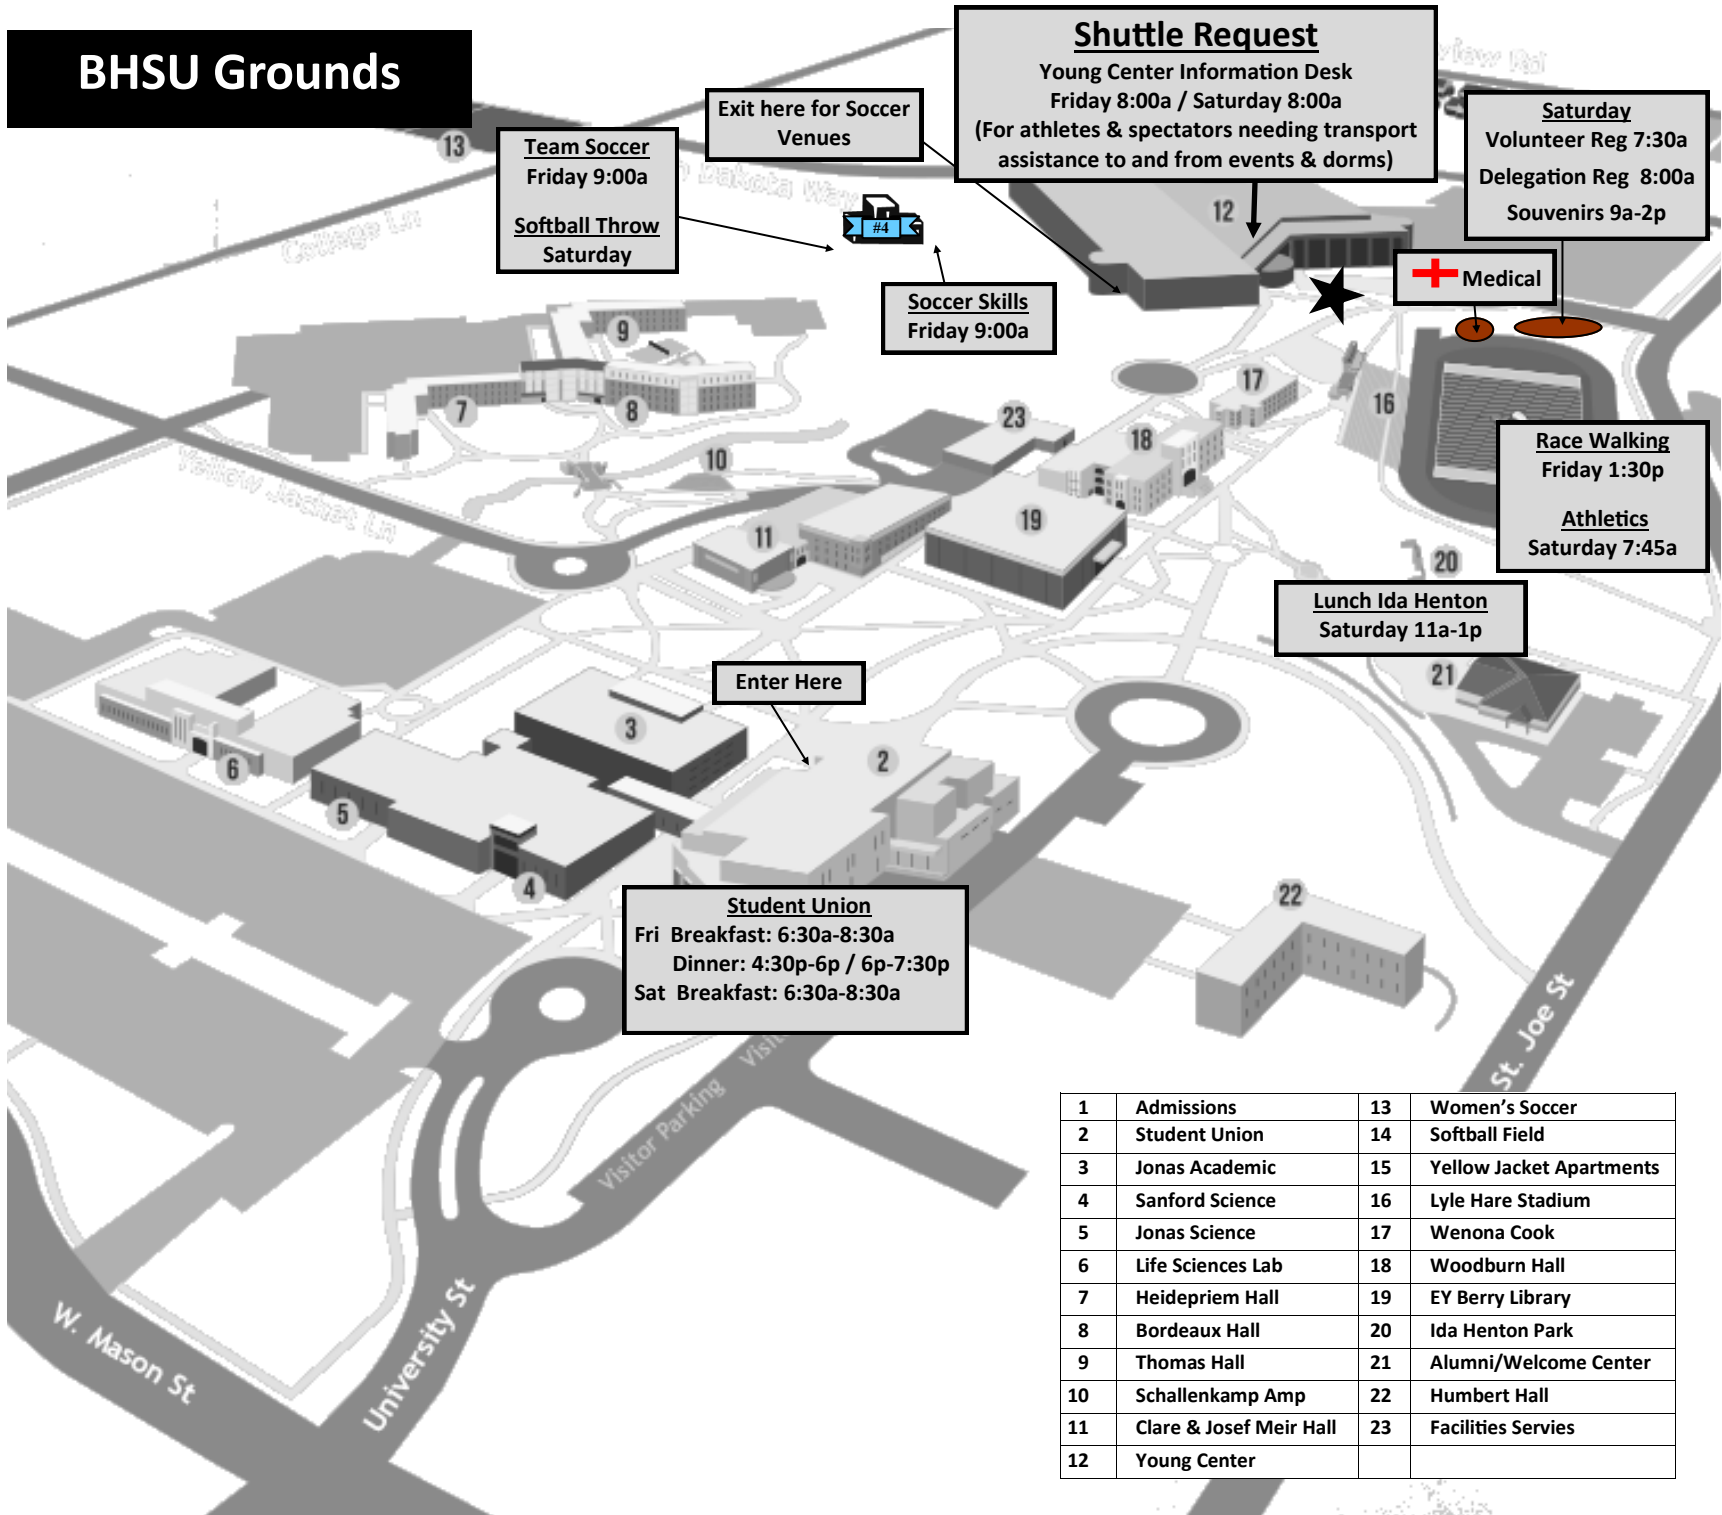

# Young Center - 1st Floor

# Young Center - 2nd Floor

# Track Saturday

# BHSU Grounds

1	Admissions	13	Women's Soccer
2	Student Union	14	Softball Field
3	Jonas Academic	15	Yellow Jacket Apartments
4	Sanford Science	16	Lyle Hare Stadium
5	Jonas Science	17	Wenona Cook
6	Life Sciences Lab	18	Woodburn Hall
7	Heidepriem Hall	19	EY Berry Library
8	Bordeaux Hall	20	Ida Henton Park
9	Thomas Hall	21	Alumni/Welcome Center
10	Schallenkamp Amp	22	Humbert Hall
11	Clare & Josef Meir Hall	23	Facilities Servies
12	Young Center		