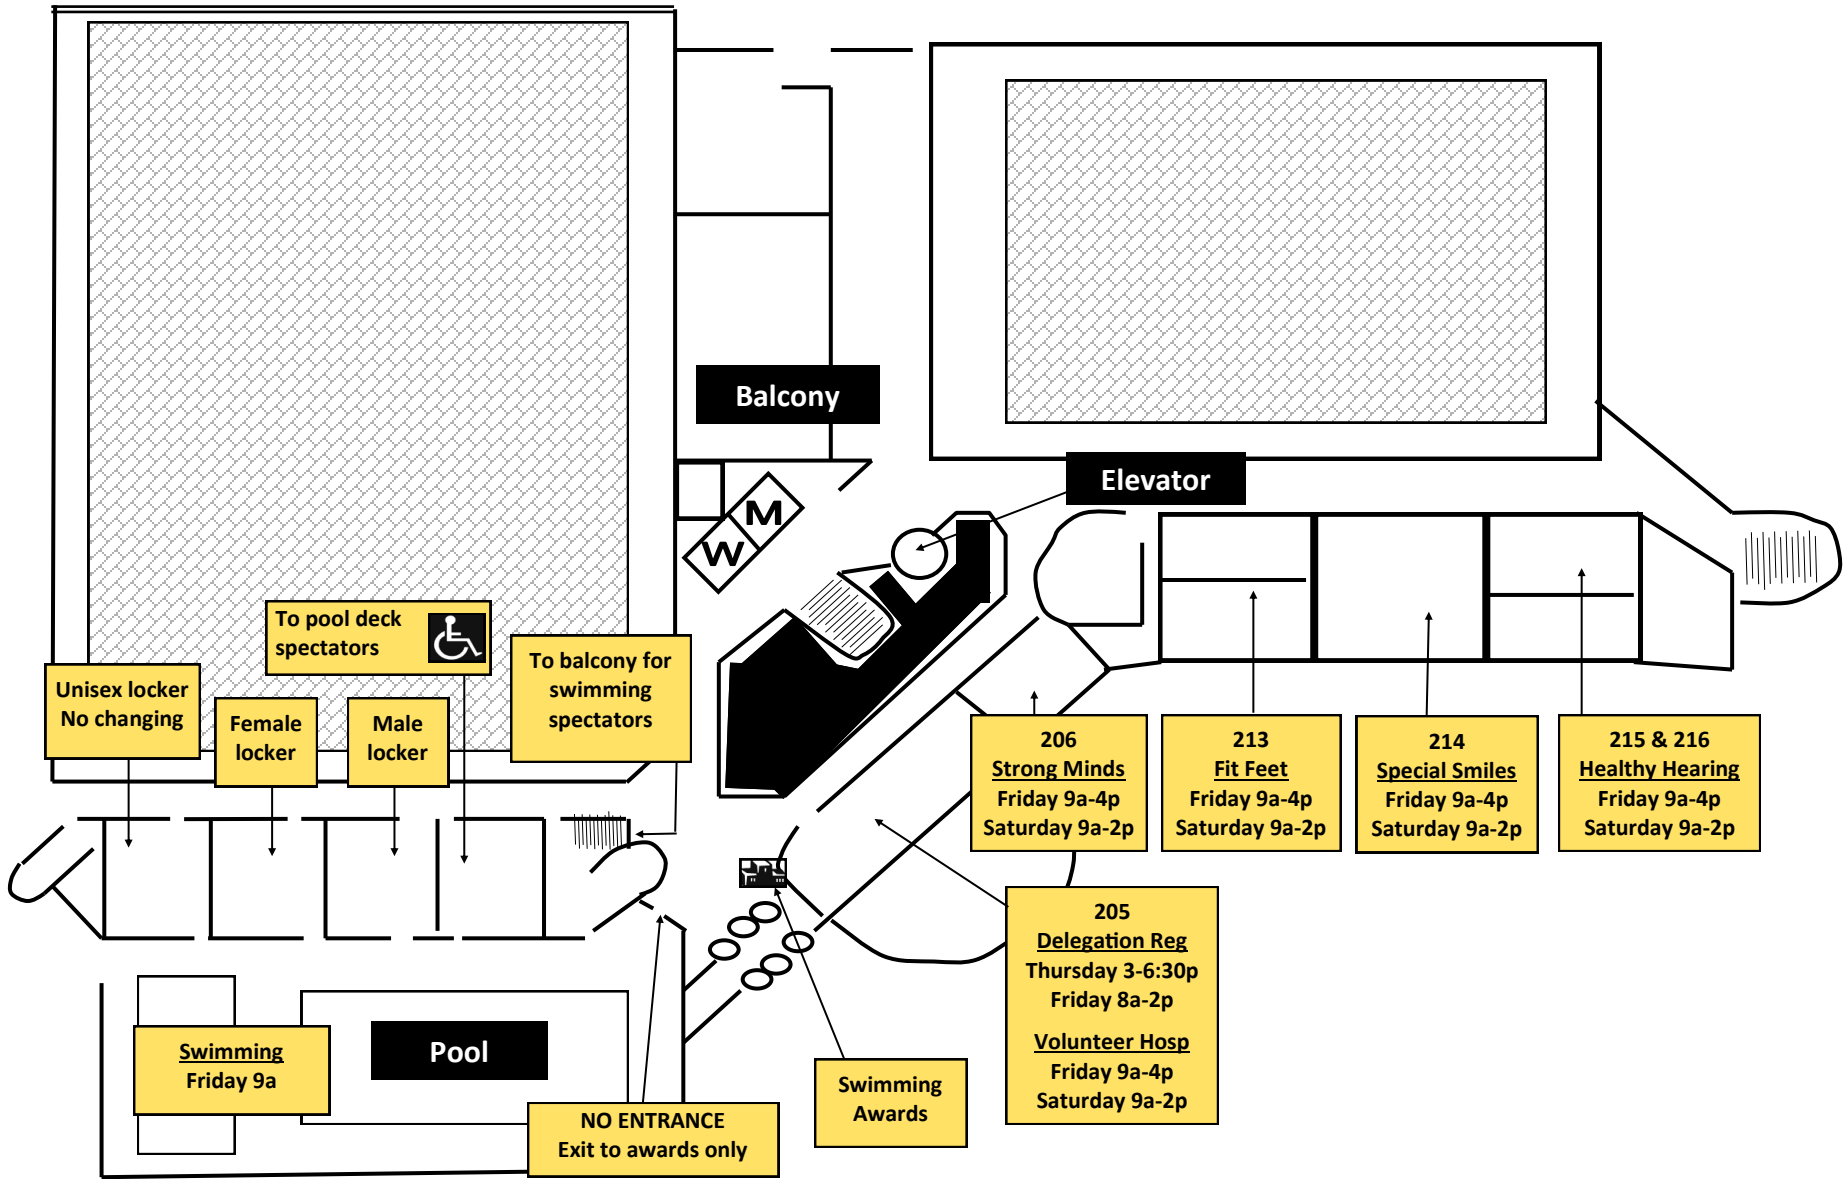

# Young Center - 1st Floor

# Young Center - 2nd Floor

# Track Saturday

# BHSU Grounds

1	Admissions	13	Women's Soccer
2	Student Union	14	Softball Field
3	Jonas Academic	15	Yellow Jacket Apartments
4	Sanford Science	16	Lyle Hare Stadium
5	Jonas Science	17	Wenona Cook
6	Life Sciences Lab	18	Woodburn Hall
7	Heidepriem Hall	19	EY Berry Library
8	Bordeaux Hall	20	Ida Henton Park
9	Thomas Hall	21	Alumni/Welcome Center
10	Schallenkamp Amp	22	Humbert Hall
11	Clare & Josef Meir Hall	23	Facilities Servies
12	Young Center		