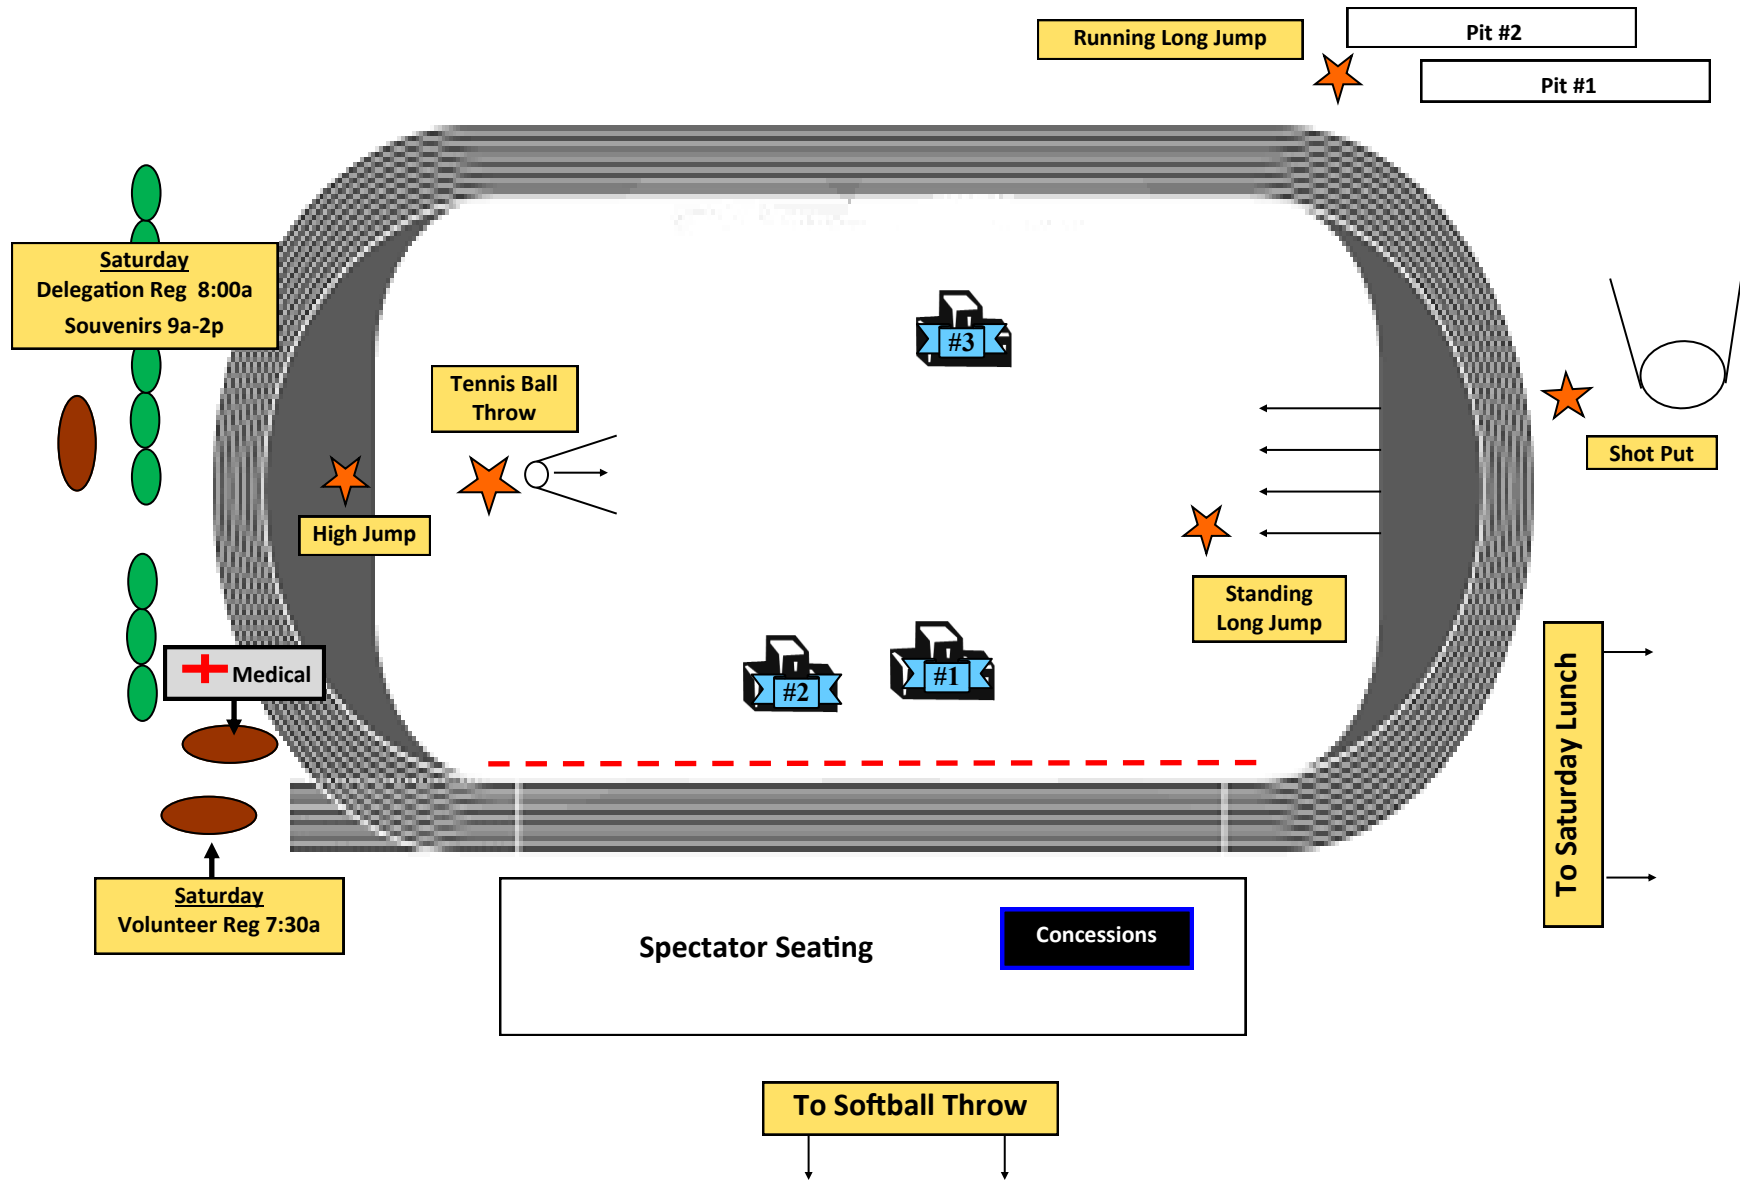

# Young Center - 1st Floor

# Young Center - 2nd Floor

# Track Saturday

# BHSU Grounds

1	Admissions	13	Women's Soccer
2	Student Union	14	Softball Field
3	Jonas Academic	15	Yellow Jacket Apartments
4	Sanford Science	16	Lyle Hare Stadium
5	Jonas Science	17	Wenona Cook
6	Life Sciences Lab	18	Woodburn Hall
7	Heidepriem Hall	19	EY Berry Library
8	Bordeaux Hall	20	Ida Henton Park
9	Thomas Hall	21	Alumni/Welcome Center
10	Schallenkamp Amp	22	Humbert Hall
11	Clare & Josef Meir Hall	23	Facilities Servies
12	Young Center		