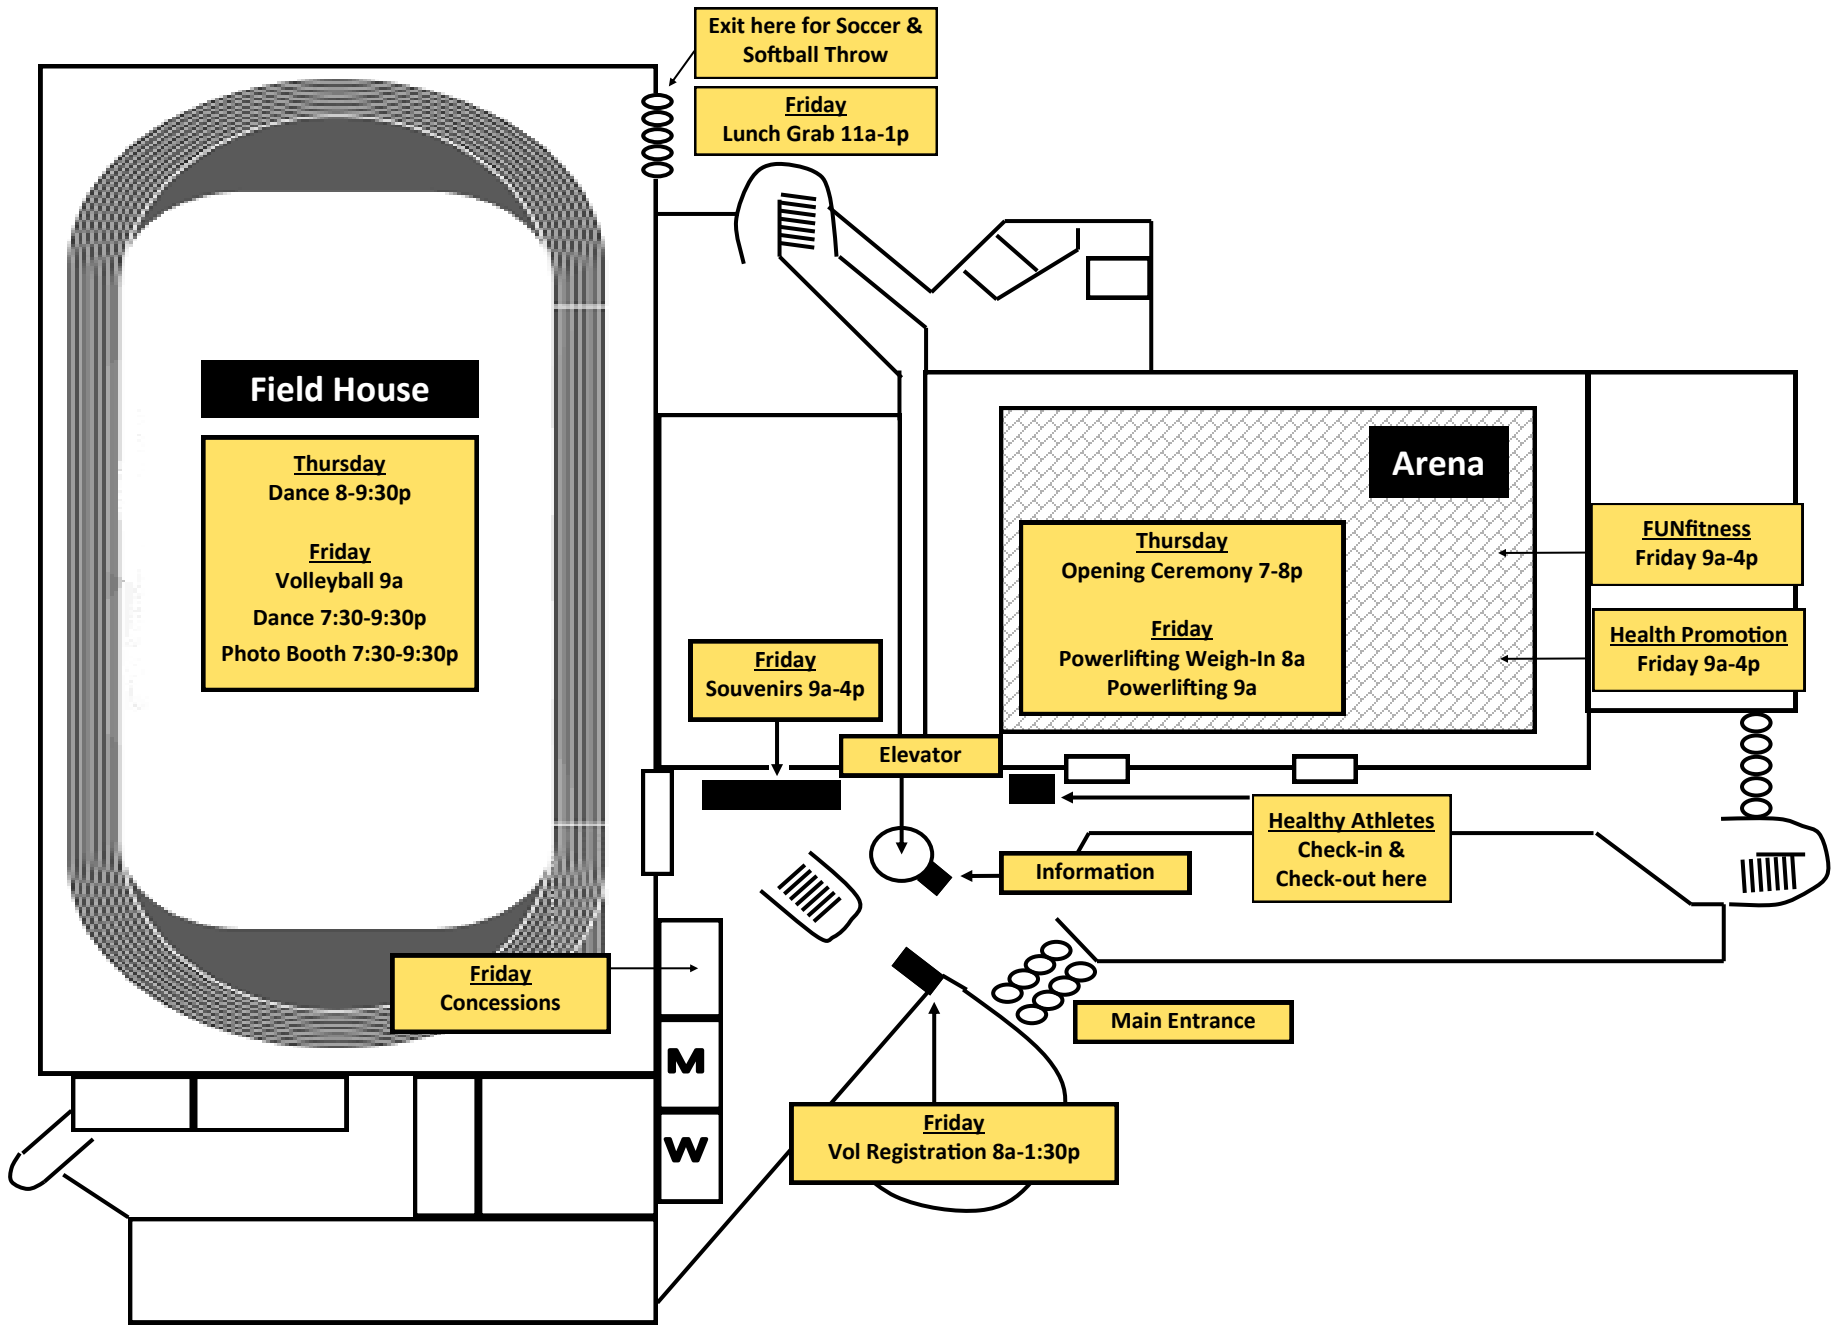

# Young Center - 1st Floor

# Young Center - 2nd Floor

# Track Saturday

# BHSU Grounds

1	Admissions	13	Women's Soccer
2	Student Union	14	Softball Field
3	Jonas Academic	15	Yellow Jacket Apartments
4	Sanford Science	16	Lyle Hare Stadium
5	Jonas Science	17	Wenona Cook
6	Life Sciences Lab	18	Woodburn Hall
7	Heidepriem Hall	19	EY Berry Library
8	Bordeaux Hall	20	Ida Henton Park
9	Thomas Hall	21	Alumni/Welcome Center
10	Schallenkamp Amp	22	Humbert Hall
11	Clare & Josef Meir Hall	23	Facilities Servies
12	Young Center		